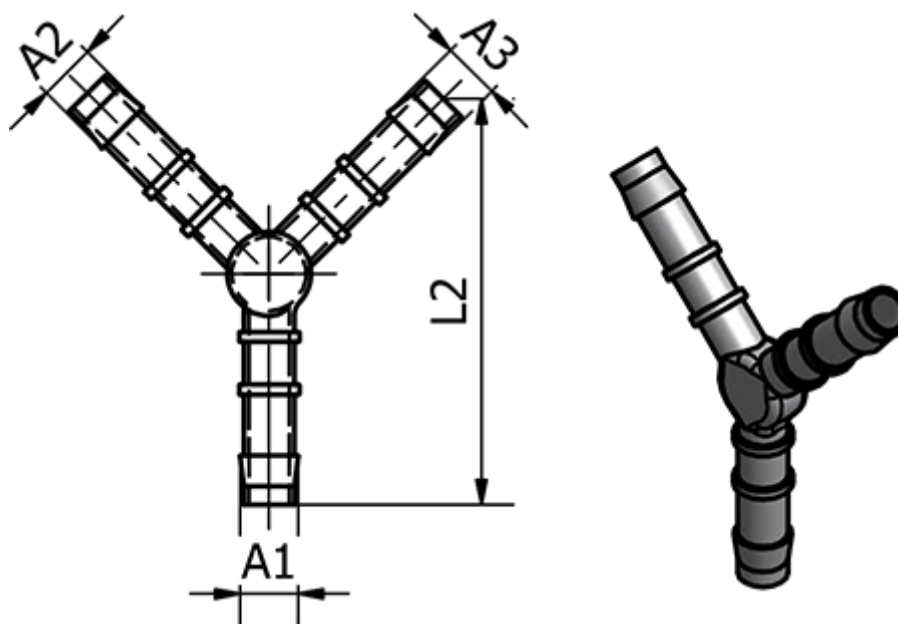

Article number: 58635618

Description: Tube Connector 36.618, Ø19/ Ø19/ Ø19  
Y-connector

## Measures

Ext. Hose Diameter A1 = 19

Ext. Hose Diameter A2 = 19

Ext. Hose Diameter A3 = 19

L2 = 72